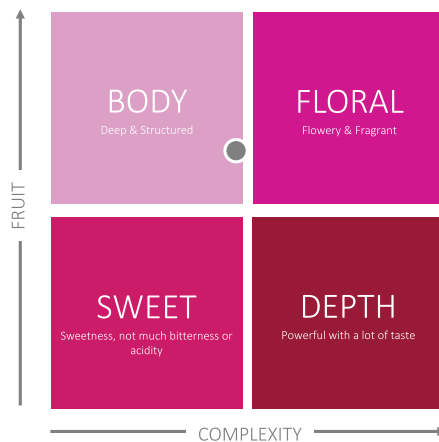

Super Goodness Teas

CRANBERRY, HIBISCUS & ROSEHIP

Origin: Predominantly Egypt, Bulgaria & Sri Lanka
Tea blend: Organic hibiscus, rosehip, lemongrass, ginger, garcinia leaves, cranberry. Natural acid
Flavour: Hibiscus, rosehip, lemongrass, ginger and cranberry

Description: Bright silky red in its colour with an intense flowery fragrance. A flavoursome tea with a great mix of hibiscus, rosehip and cranberries. The lemongrass adds a beautiful hint of acidity which completes this tea. Very versatile, can be drunk alone or as an accompaniment to light food, such as a salad.

Brewing method: For best results, brew for 3-5 minutes with freshly boiled water.

Extras: Works well just as it is but also very well suited as an iced tea. Brew, let it cool and serve over ice with a slice of lemon.