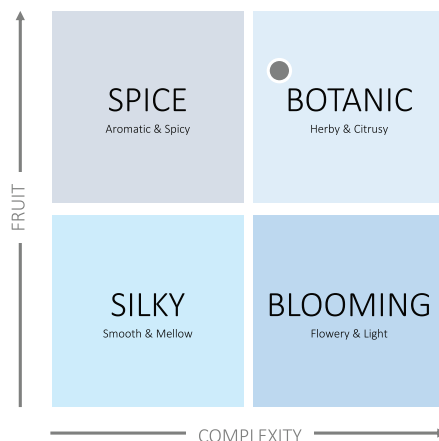

Wellness Teas

ENERGISE ME

Origin: Egypt, Sri Lanka & Spain
Tea blend: Organic herbal tea with spearmint, peppermint, blackberry leaves, rooibos, nettle leaves, ginger root, lemongrass, cinnamon, elderflower, and ginseng
Flavours: Mint, blackberry and a mix of spices and herbs

Description: A mellow and brown coloured tea sparkling with fragrance. This is a flavour packed tea that easily kicks your taste buds, the combination of spices and herbs fits amazingly and you'll just want to have another cup. The botanicals are very well balanced in this beautiful blend. If you want to be "picked up" or energised, this is the perfect tea for you.

Brewing method: For best results, brew for 3-5 minutes with freshly boiled water. Brews best in a 200ml tea cup.

Extras: Drink it as it is, can't get any better than it already is.